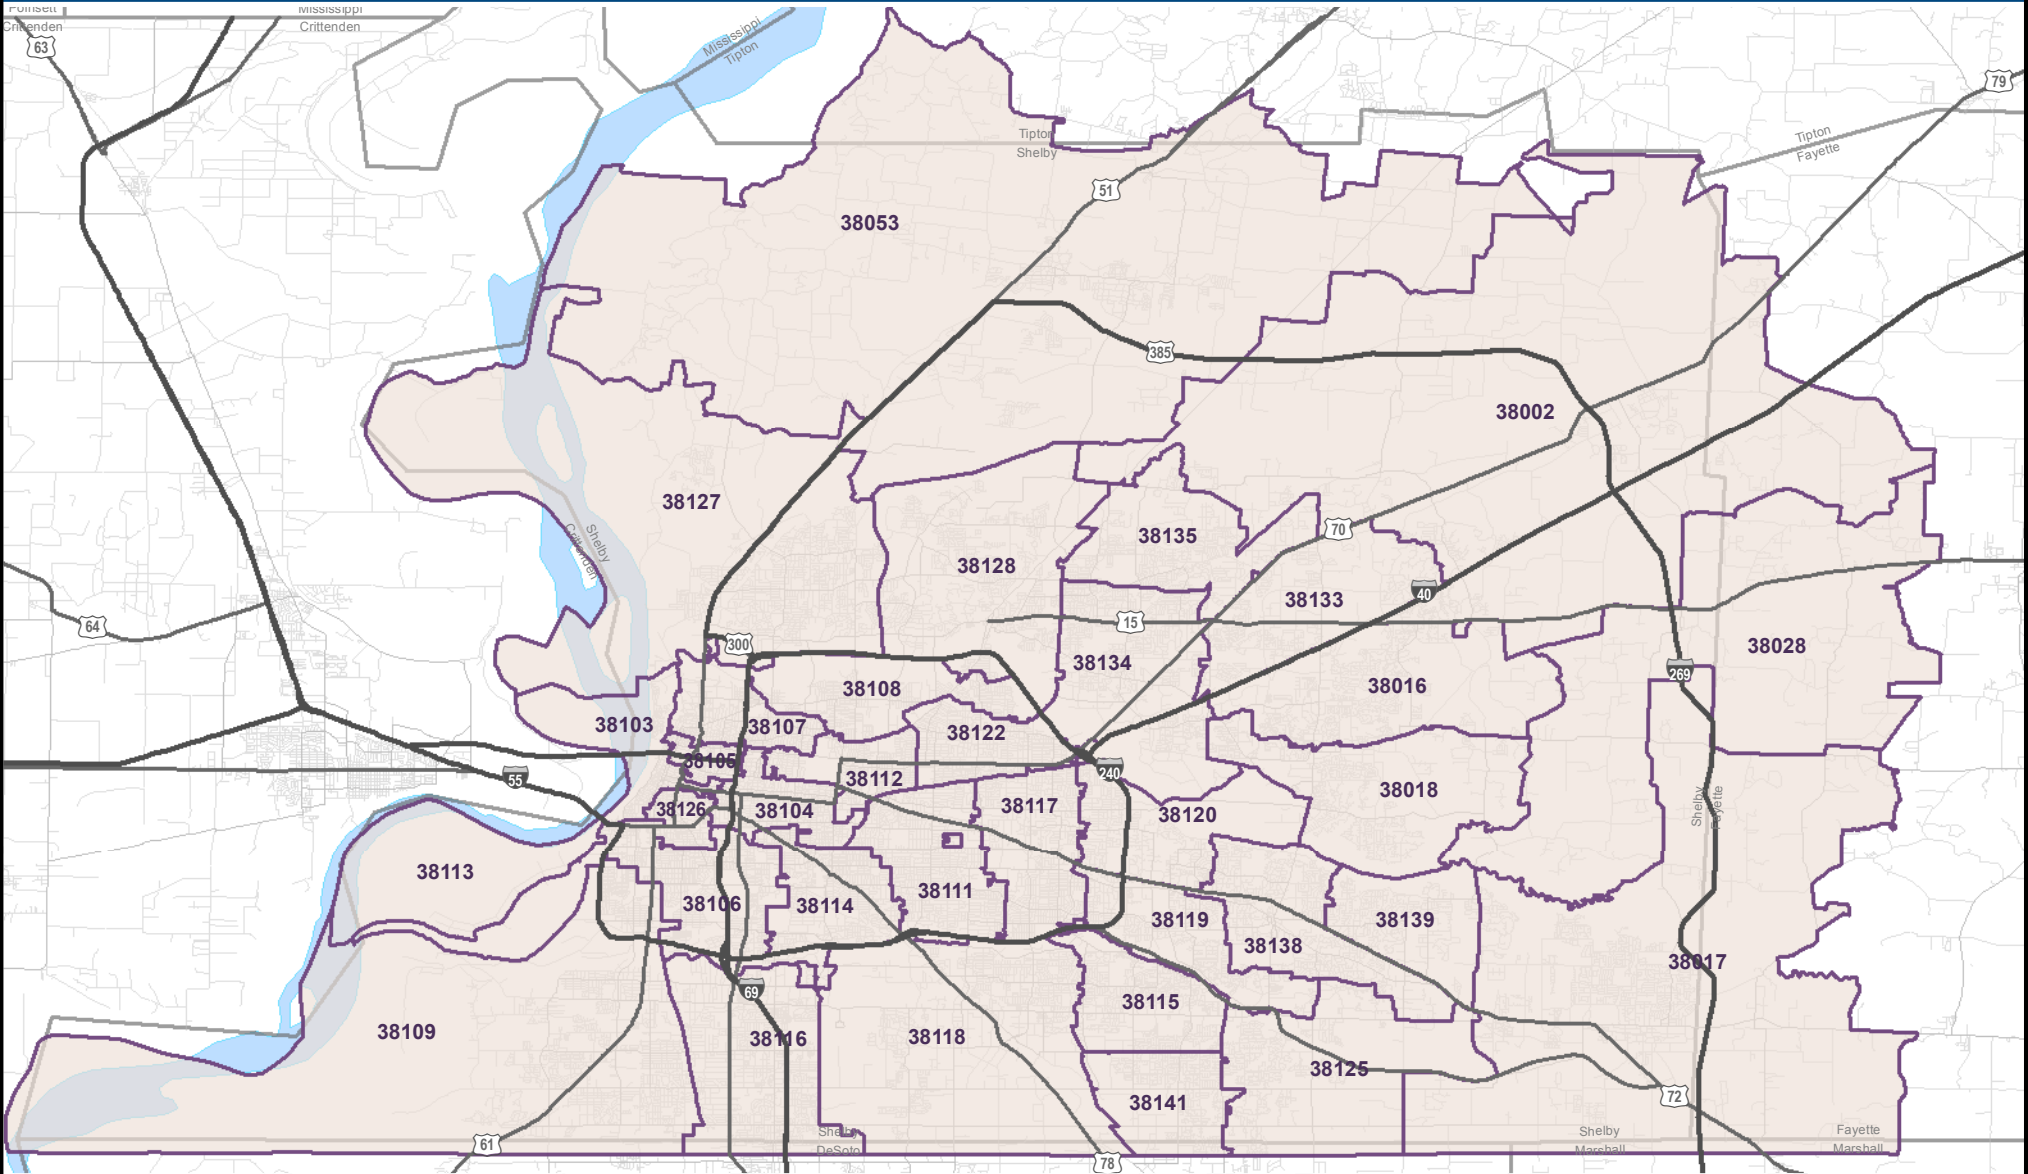

# Shelby County

## Zip Codes

Greater Memphis Chamber

Map Created Monday, June 23, 2014

By: GMC Research Department

0 1.5 3 6 Miles